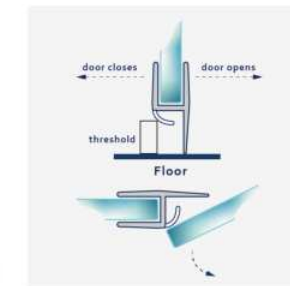

GLASS	A	B
8mm	12	8
10mm	12	8

001