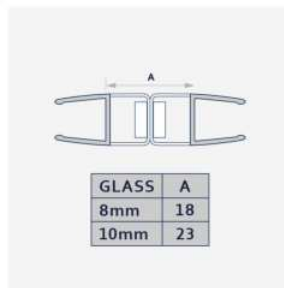

S008A1

Hard
Soft

S008A1W

S008B

S008BW

S008C
S008CW

COMPACT SEALS

Clear PVC

SuperClear
Polycarbonate