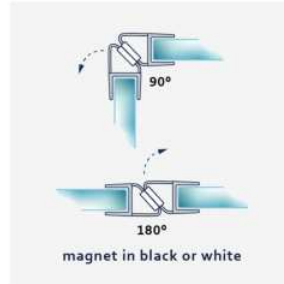

008A1
Compact
008A1W
Compact