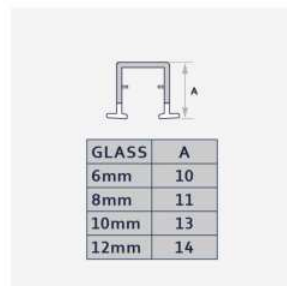

Slide-in

Custom seals

U Channel
Seals

E021

018

020B

E028C

E028