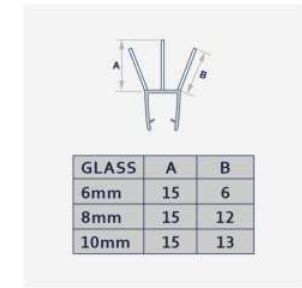

009F1

009D1

009F2

027A

Hard
Soft

— **BOTTOM SEALS** —

PRE-CURVED SEALS

Pre-curved seals to fit on the bottom of a curved screen up to °8 curvature
We have curved versions for almost all of our bottom seals.
Contact us for more information.