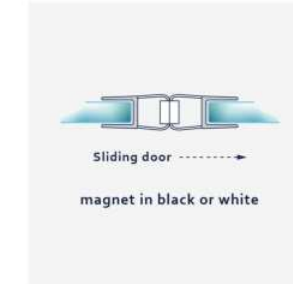

008C1
Compact
008C1W
Compact

Clear PVC	A		B
	135°		
GLASS	A	B	
8mm	14	8	

GS008B
GS008BW

SuperClear Polycarb	A	
	17	
	GLASS	A
8mm	16	
10mm	17	

008B
Compact
008BW
Compact

Clear PVC	A		B
	7		
	GLASS	A	
6mm	18	7	