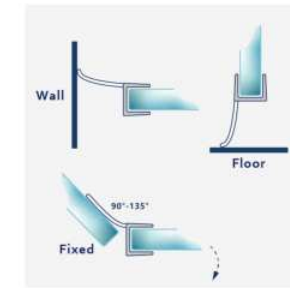

COMPACT SEALS

Clear PVC

SuperClear
Polycarbonate

Hard
Soft

003
Compact

Clear PVC	GLASS	A
	10mm	16

GS003

SuperClear Polycarb	GLASS	A
	8mm	6,10,12 or 16
	10mm	16
	12mm	8