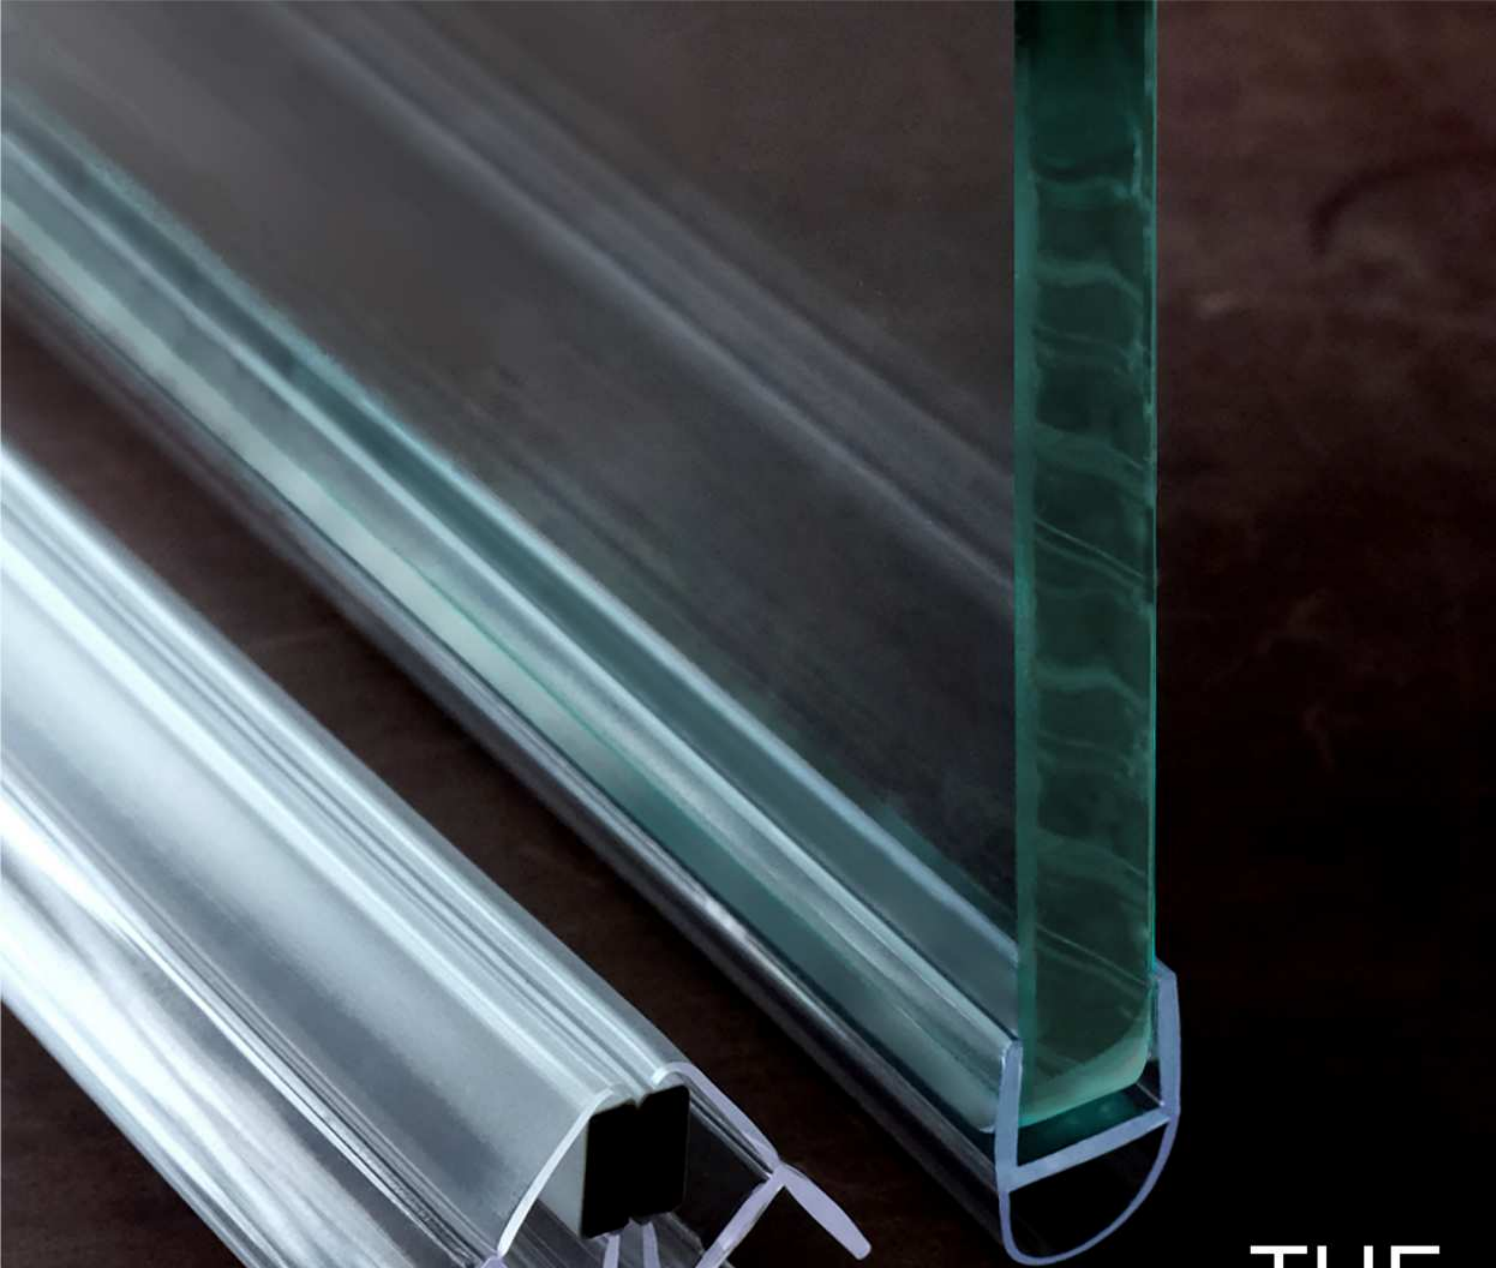

Hard
Soft

008N 180

PO Magnet

SUPERCLEAR SEALS (POLYCARBONATE)

THE
CLEAREST
SHOWER
SEALS
ON THE
MARKET

S001

GLASS	A
8mm	12
10mm	12
12mm	12

Hard
Soft