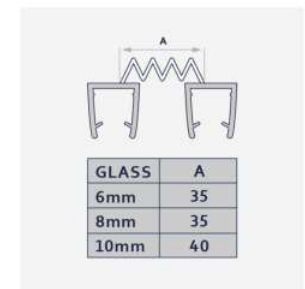

GLASS	A	B
6mm	3.2	1.7
8mm	3.2	1.7

015D MM

GLASS	A
10mm	5
12mm	4

027C

GLASS	A
6mm	3

015B

GLASS	A	B
6mm	3	2.6
8mm	5	3
10mm	3	2.6

007B1

GLASS	A	B
10mm	9	5

007F2

GLASS	A	B
8mm	8	7
10mm	9	10

010

GLASS	A	B	C
8mm	8	10.2	18
10mm	10.8	12.6	20

013A

GLASS	A
10mm	8
12mm	8

010B

GLASS	A	B
6mm	6	8.2

VERTICAL SEALS for BIFOLD DOORS

006

Hard
Soft

006A

006A1

006A
Compact

— VERTICAL SEALS —
for
FIXED PANELS

010A

GLASS	B
6mm	20
8mm	20
10mm	20
12mm	22
15mm	25

Hard
Soft

026

GLASS	A
6mm	24
8mm	28
12mm	28

026-112dg

GLASS	A
6mm	112°

029