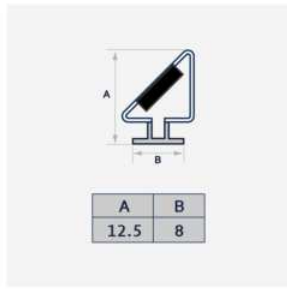

GLASS	A
6mm	23
8mm	23
10mm	22

A-Magnet01

Magnet in white or black		
	A	B
Type A	7	9
Type B	8	9
Type C	9	9

008GW

GLASS	A
6mm	23
8mm	23
10mm	22

A-Magnet02

	A	B
Type A	7	9
Type B	8	9
Type C	11	10

008N 90