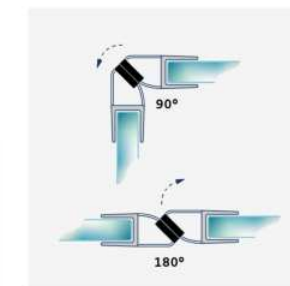

MAGNETIC SEALS (PVC)

Hard
Soft

008A1

GLASS	A	B
6mm	16	21
8mm	18	22
10mm	20	24
12mm	20	22.5
15mm	21	24

008A1W

GLASS	A	B
6mm	16	21
8mm	18	22
10mm	20	24
12mm	19	22.5
15mm	21	24

008A

GLASS	A	B
6mm	17	22.5
*6mm	13	15
8mm	18	25
*8mm	15	15
*8mm	17	23
10mm	20	26
*10mm	16	20
12mm	19	25