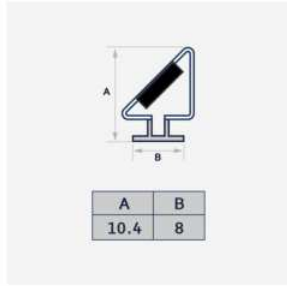

008N 90

Hard
Soft

008N 180

PO Magnet

SUPERCLEAR SEALS (POLYCARBONATE)