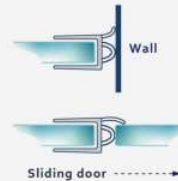

GLASS	A
10mm	8.5

Hard
Soft

VERTICAL SEALS for SLIDING DOORS

004

GLASS	A
4mm	12
6mm	8,12,16,25
8mm	8,12,16,25
10mm	8,12,16,25
12mm	16
15mm	16,25

Hard
Soft

004A

GLASS	A	B	GLASS	A	B
6mm	15	8	10mm	25	
6mm	22	16	10mm	28	10
6mm	25		10mm	38	16 or 26
6mm	28	13	10mm	50	20
8mm	25		12mm	23	13
8mm	31	21	12mm	28	12
10mm	20	13	12mm	38	25

GLASS	A	B
6mm	3.2	1.7
8mm	3.2	1.7

015D MM

GLASS	A
10mm	5
12mm	4

027C

GLASS	A
6mm	3

015B

GLASS	A	B
6mm	3	2.6
8mm	5	3
10mm	3	2.6

007B1