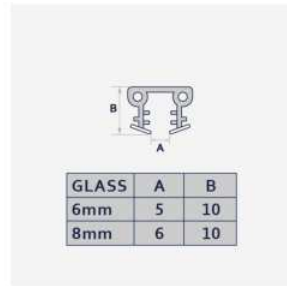

Slide-in

Custom seals

U Channel
Seals

E021

018

020B

E028C

E028