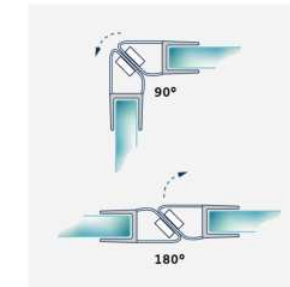

MAGNETIC SEALS (PVC)

Hard
Soft

008A1

GLASS	A	B
6mm	16	21
8mm	18	22
10mm	20	24
12mm	20	22.5
15mm	21	24

008A1W

GLASS	A	B
6mm	16	21
8mm	18	22
10mm	20	24
12mm	19	22.5
15mm	21	24

008A

GLASS	A	B
6mm	17	22.5
*6mm	13	15
8mm	18	25
*8mm	15	15
*8mm	17	23
10mm	20	26
*10mm	16	20
12mm	19	25