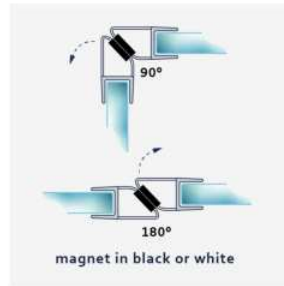

GS008A1
GS008A1W