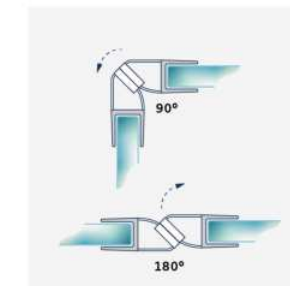

GLASS	A	B
6mm	17	22.5
*6mm	13	15
8mm	18	25
*8mm	15	15
*8mm	17	23
10mm	20	26
*10mm	16	20
12mm	19	25

008A1
008A1W
COMPACT