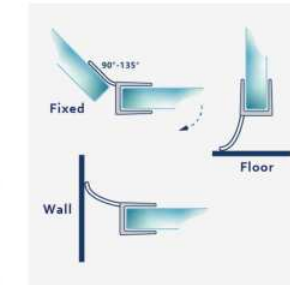

GLASS	A
6mm	8 or 16
8mm	8 or 16
10mm	10, 12, or 16
12mm	10 or 12

S005