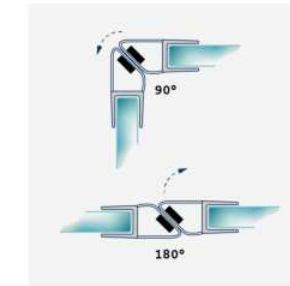

HRT

clear, white or black	A	B
	20	6

F223A

A	B
8	6.8

Aluminum Threshold H10A

Available in polished, satin or black finishes; More sizes available upon request.	A	B
	15	9
	12	5

Aluminum Threshold H10B

Available in polished, satin or black finishes; More sizes available upon request.	A	B
	15	9
	12	5

MAGNETIC SEALS (PVC)

Hard
Soft

008A1

GLASS	A	B
6mm	16	21
8mm	18	22
10mm	20	24
12mm	20	22.5
15mm	21	24

008A1W

GLASS	A	B
6mm	16	21
8mm	18	22
10mm	20	24
12mm	19	22.5
15mm	21	24

008A

GLASS	A	B
6mm	17	22.5
*6mm	13	15
8mm	18	25
*8mm	15	15
*8mm	17	23
10mm	20	26
*10mm	16	20
12mm	19	25