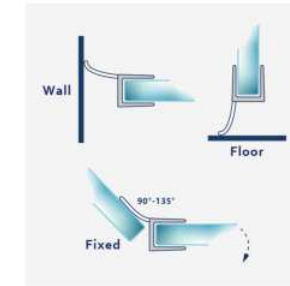

COMPACT SEALS

Clear PVC

SuperClear
Polycarbonate

Hard
Soft

003
Compact

Clear PVC	GLASS	A
	10mm	16

GS003

SuperClear Polycarb	GLASS	A
	8mm	6,10,12 or 16
	10mm	16
	12mm	8